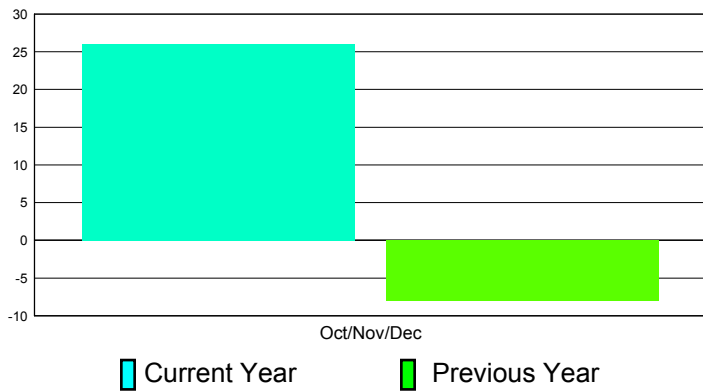

Comparison of Club Gain/Loss

Current Year Compared to the Previous Year