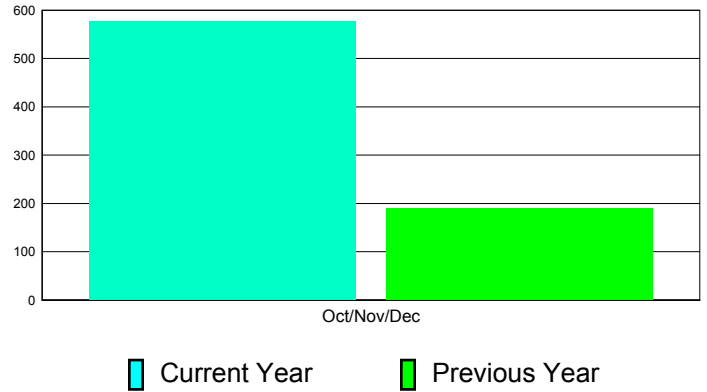

Comparison of Membership Gain/Loss

Current Year Compared to the Previous Year