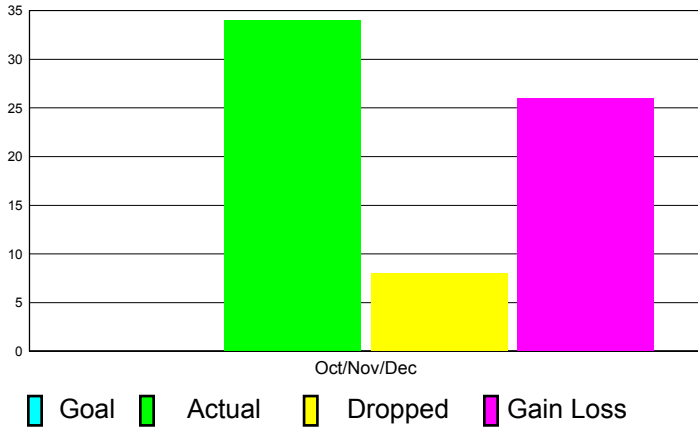

## CLUBS

Club Results  
2011-2012

Clubs  
2010-2011

Month	New Club Goal	Actual New Clubs	Actual Dropped Clubs	Gain/Loss of Clubs	Gain/Loss of Clubs
Oct/Nov/Dec	0	34	8	26	-8
<b>Totals</b>	<b>0</b>	<b>34</b>	<b>8</b>	<b>26</b>	<b>-8</b>

### Club Results 2011-2012

Goal, New, Dropped, Gain/Loss