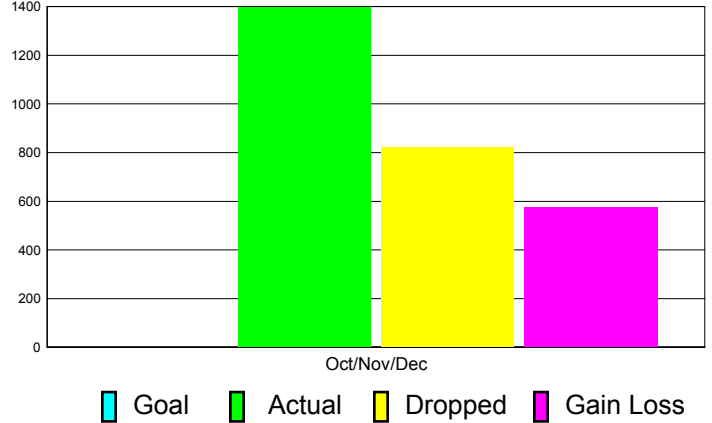

### YTD Status Quo Clubs 2010-2011

Status Quo Clubs Compared to Status Quo Members

## MEMBERSHIP

Membership Results  
2011-2012

Membership  
2010-2011

Month	Net Memb Goal	Actual New Memb	Actual Dropped Memb	Gain/Loss of Memb	Gain/ Loss of Memb
Oct/Nov/Dec	0	1396	820	576	190
<b>Totals</b>	<b>0</b>	<b>1396</b>	<b>820</b>	<b>576</b>	<b>190</b>

### Membership Results 2011-2012

Goal, New, Dropped, Gain/Loss